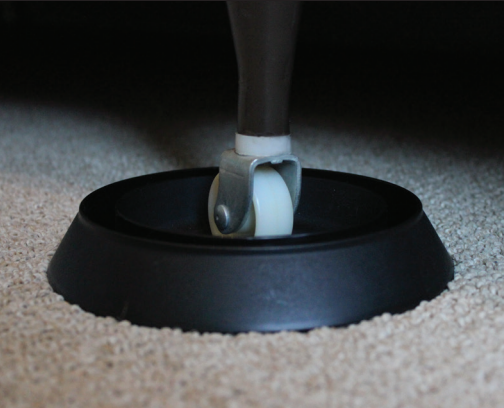

- Detects all levels of bed bug infestations
- Black design attracts bed bugs and allows for easier identification of early instars
- Crack and break-resistant
- No powder, tape or additives necessary
- Detection as early as two weeks
- Can be combined with the SenSci Activ® bed bug lure to increase catch

## BED BUG DETECTOR

THE PROVEN INNOVATION FOR BED BUG DETECTION

351 Lawrence Station Rd. Lawrenceville, NJ 08648

[SenSciOnline.com](http://SenSciOnline.com)

SenSci BlackOut catches bed bugs to detect their presence in a structure by placing the device under the legs of beds and upholstered furniture to help intercept bed bugs as they move throughout the environment searching for a blood meal.